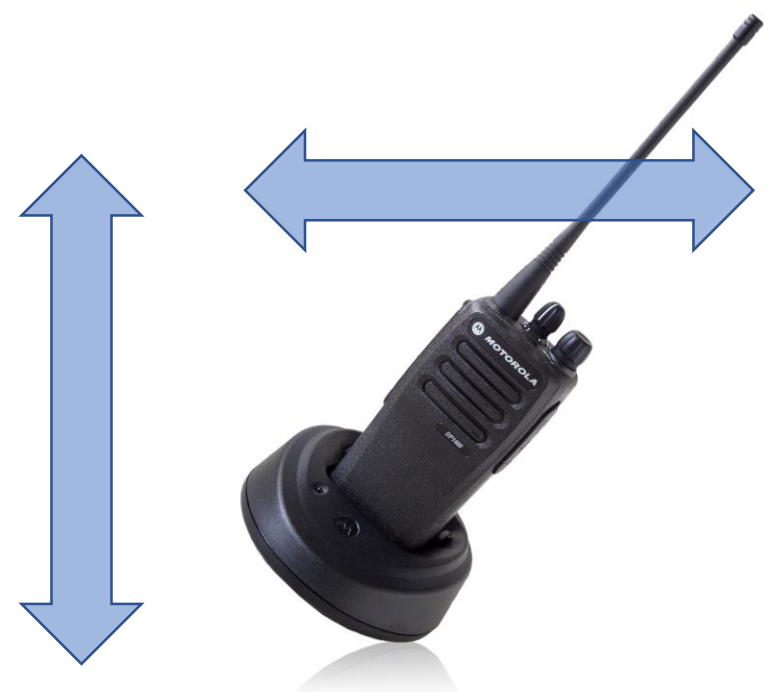

COMNET allows for vertical and horizontal communication among users

THE RITZ-CARLTON

*Low cost/high compatibility among devices