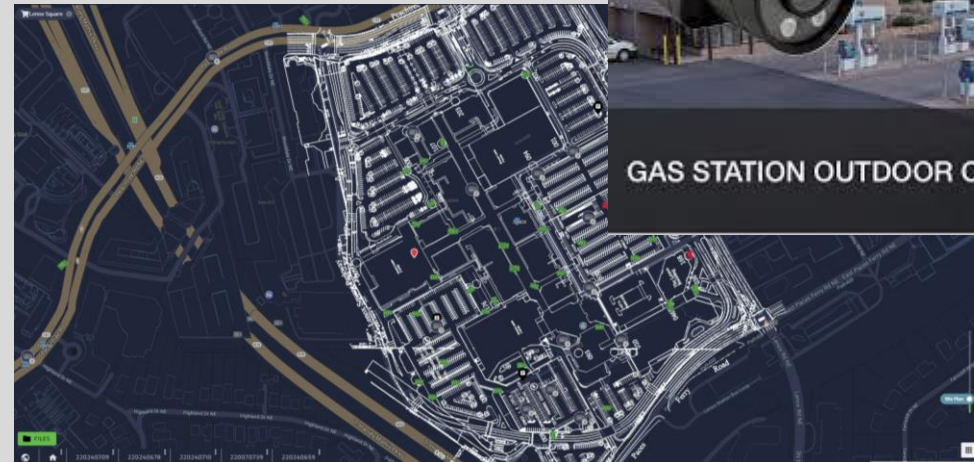

- Residential & commercial inclusion
- Mapped, real time operational dashboard
- Shared communications
- Shared visuals
- Combined platform

Now