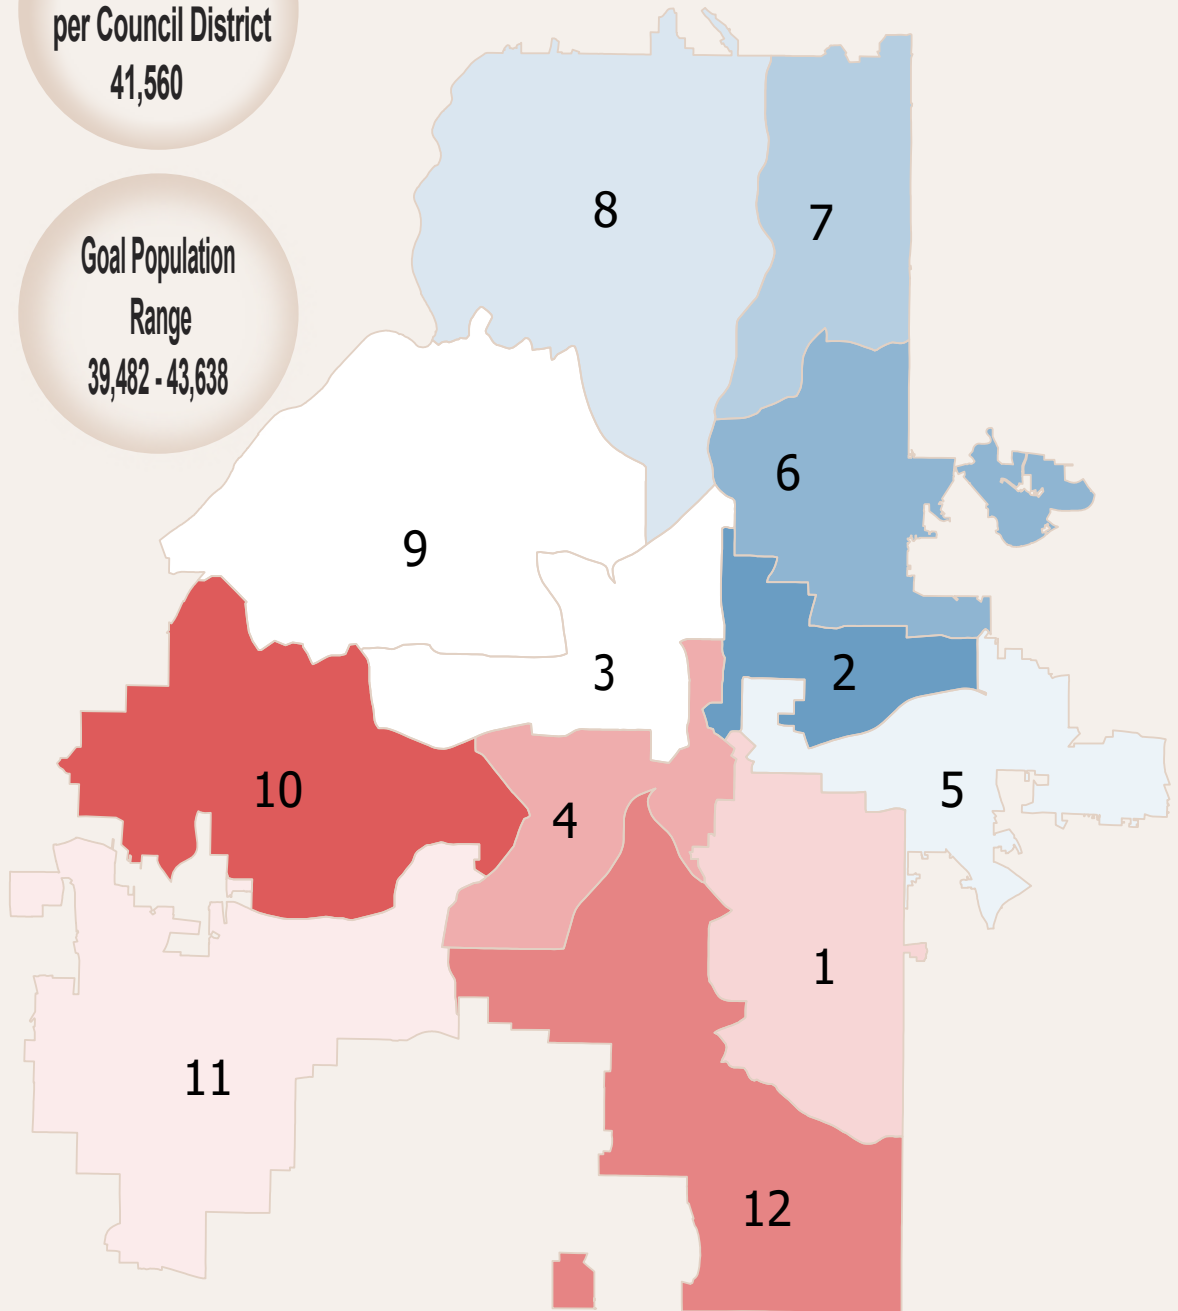

# 2022 Redistricting Population Guidelines

Department of  
**CITY PLANNING**

City of Atlanta 2020  
Population  
498,715

Average Population  
per Council District  
41,560

Population Range  
Percentage:  
+/- 2,078

Goal Population  
Range  
39,482 - 43,638

Notes: Below/Above based on average population and not goal population range  
Date: 2/23/2022

THIS MAP IS PROVIDED AS A PUBLIC SERVICE  
The City of Atlanta has made known that this Data contains known errors and inconsistencies. The City of Atlanta in no way ensures, represents or warrants the accuracy and/or reliability of the Data and/or map products being developed. The user of the Data and or map products assumes all risks and liabilities which may arise from the Information produced by Maps or Data furnished to User by the City of Atlanta